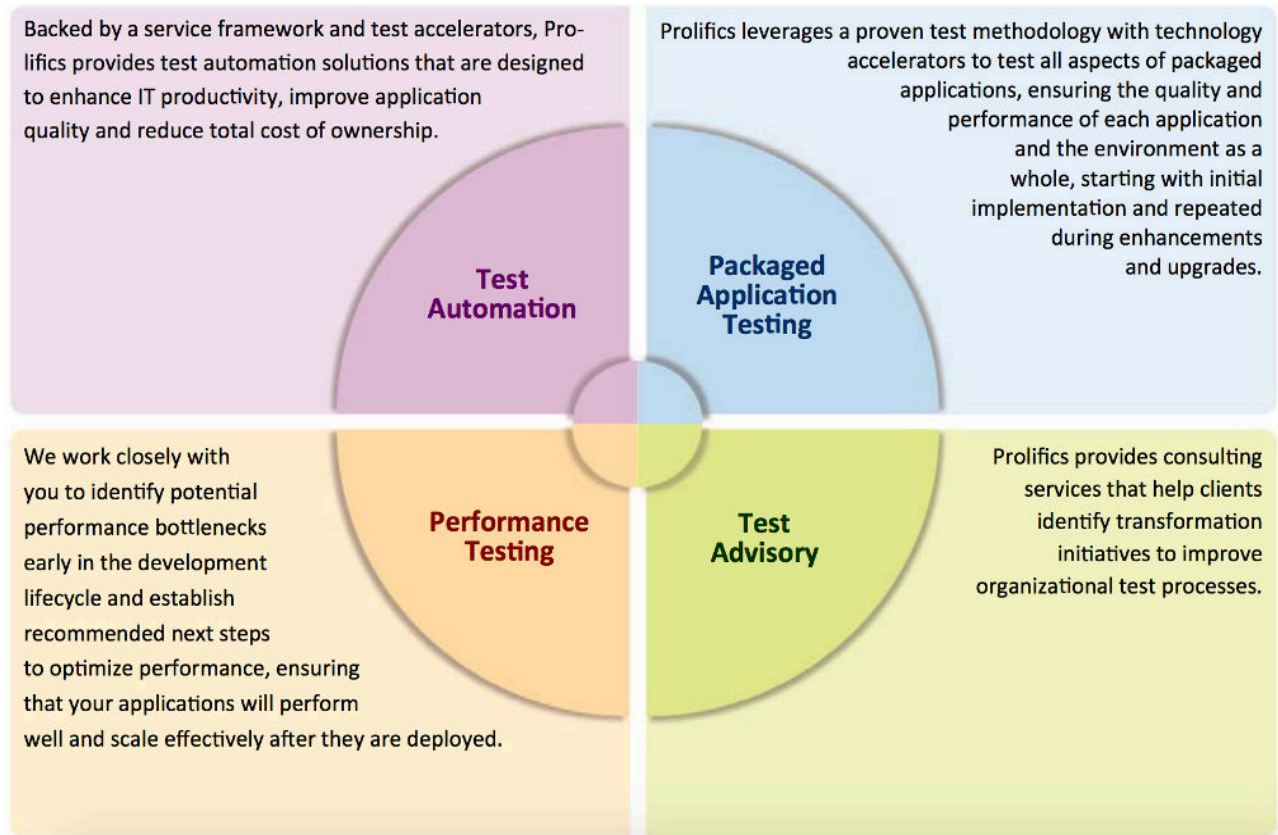

- ▶ We offer a customizable, industry-standard framework, leveraged across a broad portfolio of business applications and technologies.
- ▶ Our proven test methodologies and processes have been refined through numerous engagements, bringing you a higher maturity of test processes.
- ▶ We use relevant toolsets including our proprietary accelerators to improve test capabilities as well as time to market.
- ▶ We provide the highest quality of project management with real-time visibility, bringing you enhanced measurement and reporting.
- ▶ We provide capability, flexibility and scalability to extend your test team and support your needs both onsite and offshore.
- ▶ Our flexible, adaptable and cost-effective delivery model utilizes a blended shore approach to scale on demand, resulting in cost savings through efficiencies and offshore leverage.

Figure 2. Prolifics helps your business refine its testing in four distinct ways.

Prolifics: A Premier Partnership

Prolifics harnesses a powerful methodology and a suite of best practices to help your enterprise create a best-of-class testing environment. Contact solutions@prolifics.com to see how your organization can take advantage of Prolifics' expertise and take the first steps on its journey to better testing.